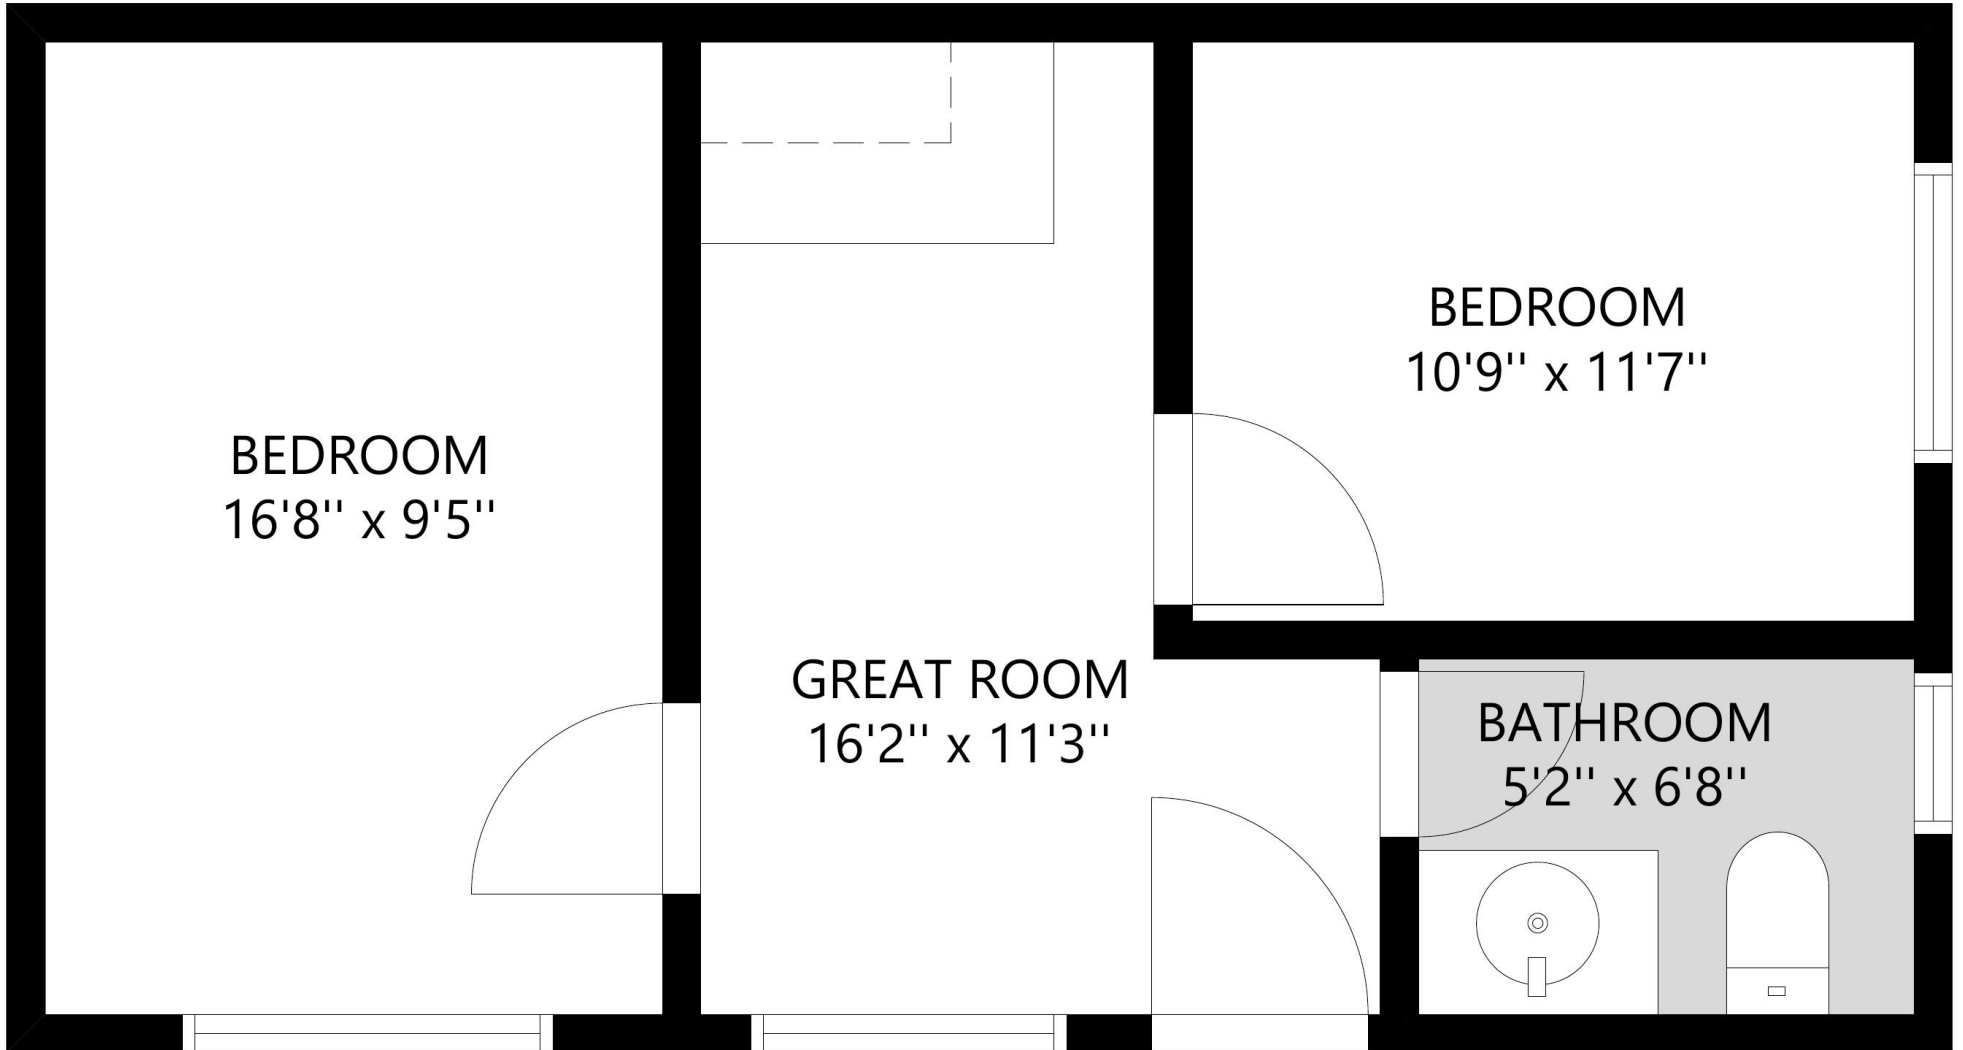

103 Tundra Lane, Perth Road, ON, Canada

FLOOR 2

FLOOR 1

SIZE AND DIMENSIONS ARE APPROXIMATE, ACTUAL MAY VARY.

103 Tundra Lane, Perth Road, ON, Canada

BUNKIE

SIZE AND DIMENSIONS ARE APPROXIMATE, ACTUAL MAY VARY.